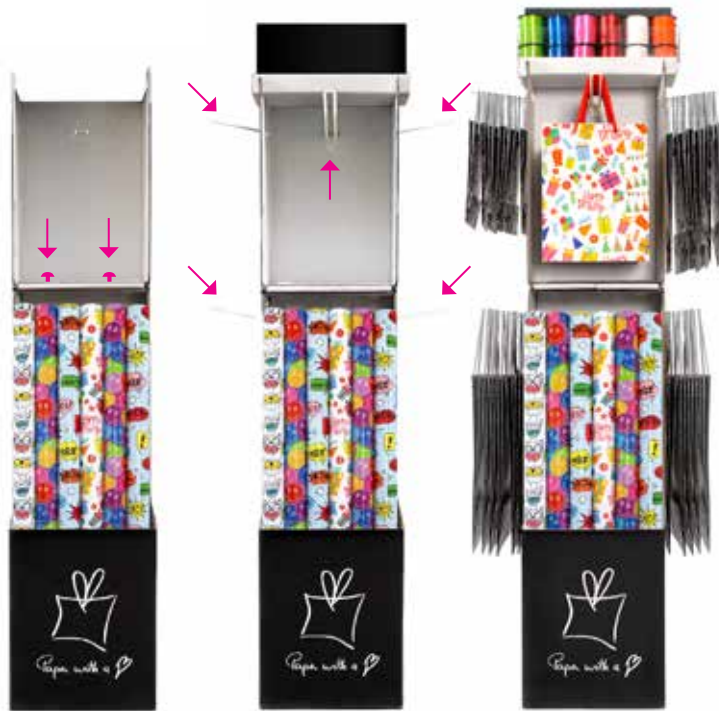

White ribbed Kraft 60 g
 70 cm x 2
 70 cm x 5

*MOQ & prices
 on demand*

Wauw-box™

Build your own Wauw-Box

Choose your gift bags & rolls from our Rotalia Collection

**Dimensions
filled display:**
50 x 28,5 x 135 cm